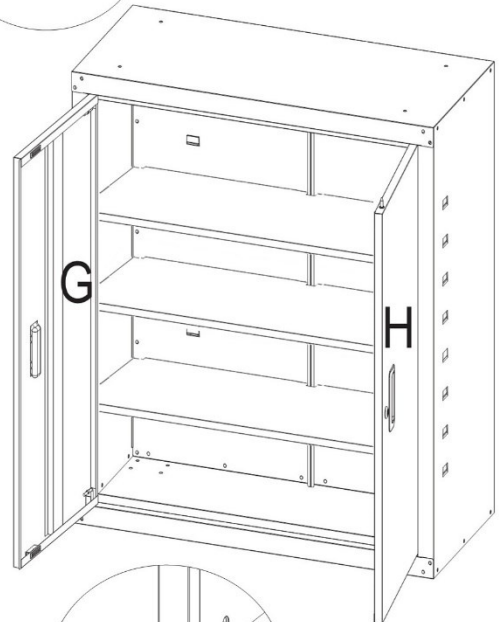

2.2 Assembly