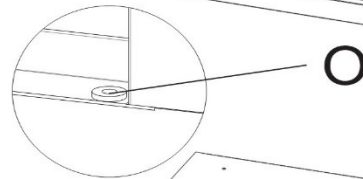

2.2 Assembly