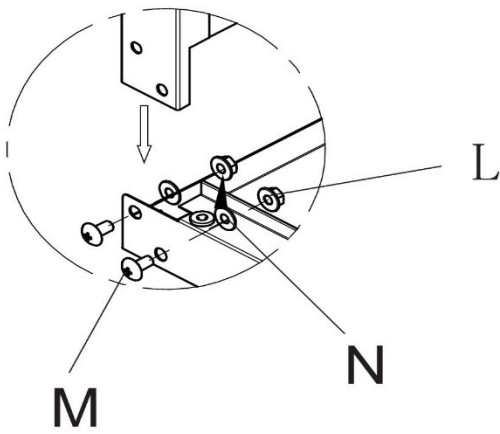

2.2 Assembly