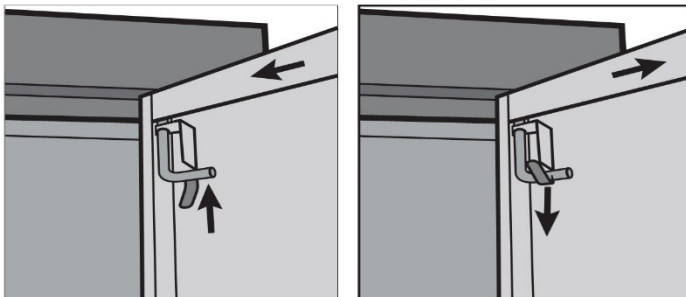

2.2 Assembly