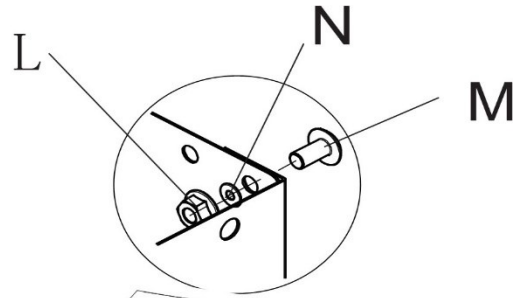

2.2 Assembly