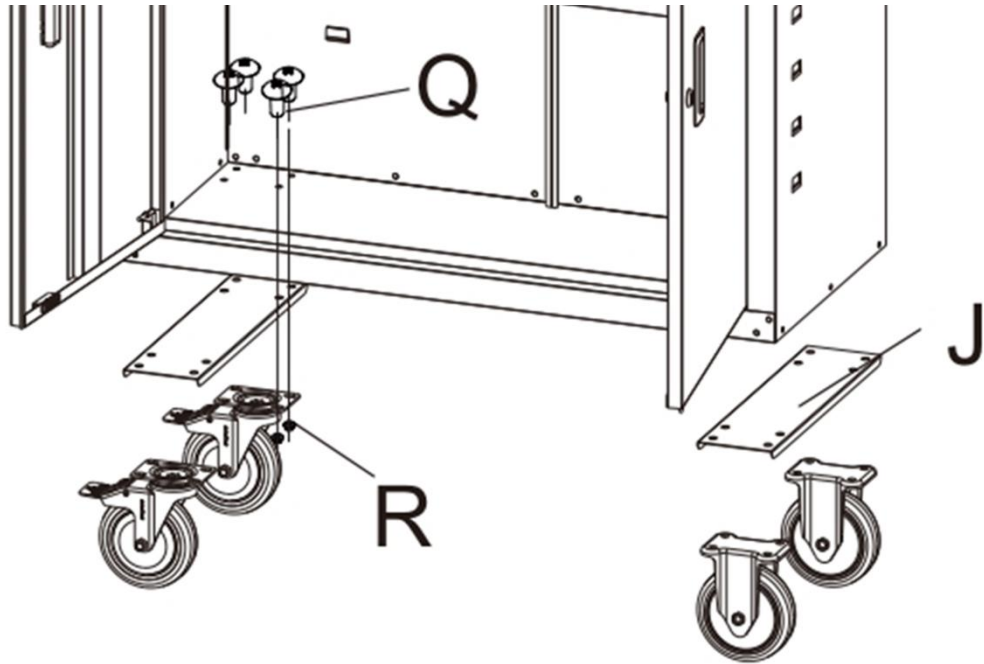

● Assembly

ATTENTION!

Please make sure you have received all components before installation.