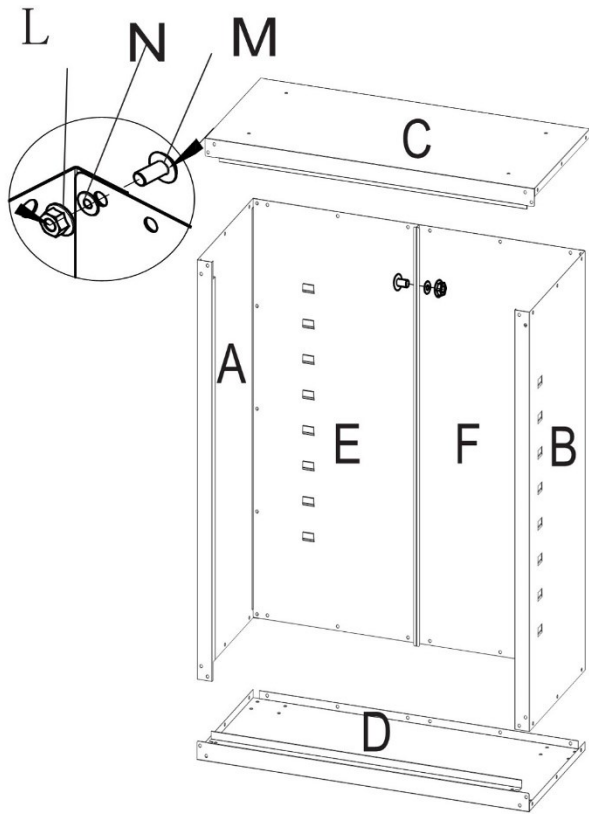

2.2 Assembly