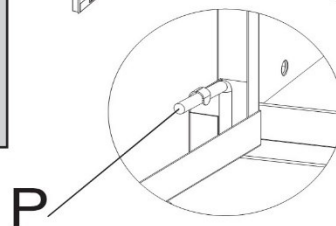

2.2 Assembly