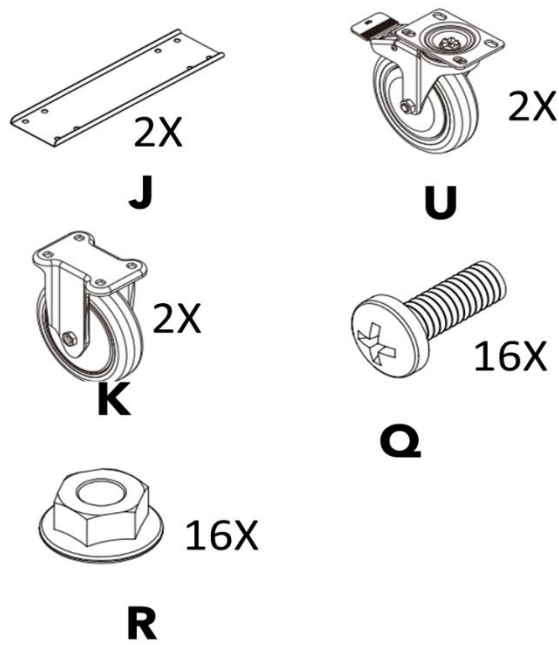

AREBOS

Wheel Set for Metal Cabinet

AR-HE-ASRG/S

Please follow all security measures in this user's manual to ensure a secure use.

Thank you for trusting in AREBOS.

• Package Contents

Designation	Part name	Quantity
J	Bottom enhancement plate	2X
K	Directional wheel	2X
U	Swivel wheel (with brake)	2x
Q	M8*12 screw	16X
R	M8 nuts	16X

NOTE: This accessory is suitable for following product:

	EAN	Model
Metal cabinet 140cm	4252023110853/ 4252023110822 (grey/ black)	AR-HE-AS140G/S
Metal cabinet 90cm	4260627423590/ 4260627423668 (grey/ black)	AR-HE-AS90G/S

2. Assembly

2.1 Package Contents

Designation	Part name	Designation	Part name
A	Side panel (Left)	L	M5 Cap Nut
B	Side panel (Right)	M	M5*8 Screw
C	Top panel	N	M5 washers
D	Bottom Panel	O	Hinge sleeve
E	Back Panel (Left)	P	Hinge
F	Back Panel (Right)	Q	M8*12 screw
G	Door (Left)	R	M8 Nuts
H	Door (Right)	S	M6*50 Philips head screw
I	Compartment board	T	M6 washer