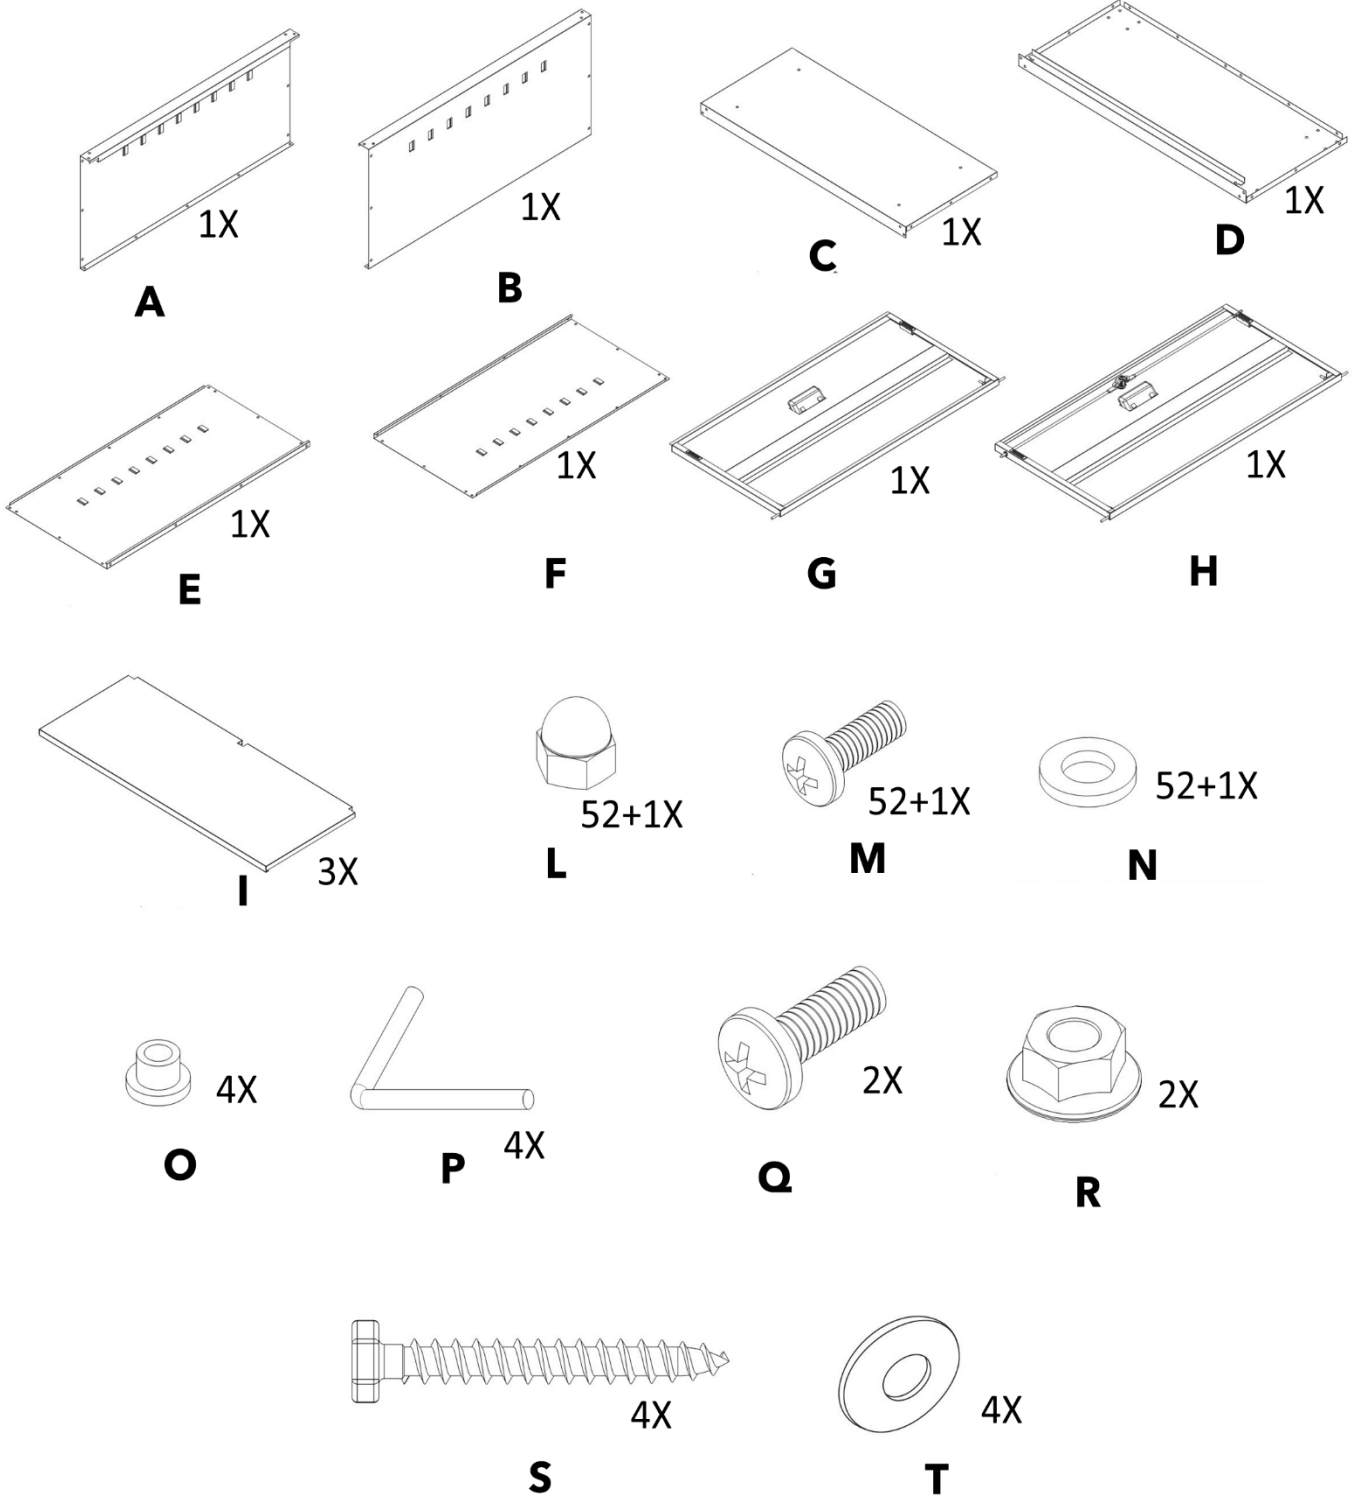

1. Safety Instructions

1.1 Explanation of the symbols

Warning! Read the safety instructions carefully. Failure to follow the safety precautions could result in serious injury or damage. Keep the operating instructions in a safe place.

2. Assembly

2.1 Package Contents

Designation	Part name	Designation	Part name
A	Side panel (Left)	L	M5 Cap Nut
B	Side panel (Right)	M	M5*8 Screw
C	Top panel	N	M5 washers
D	Bottom Panel	O	Hinge sleeve
E	Back Panel (Left)	P	Hinge
F	Back Panel (Right)	Q	M8*12 screw
G	Door (Left)	R	M8 Nuts
H	Door (Right)	S	M6*50 Philips head screw
I	Compartment board	T	M6 washer