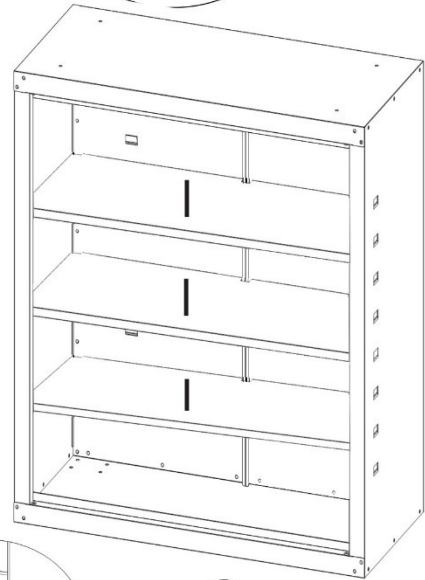

2.2 Assembly