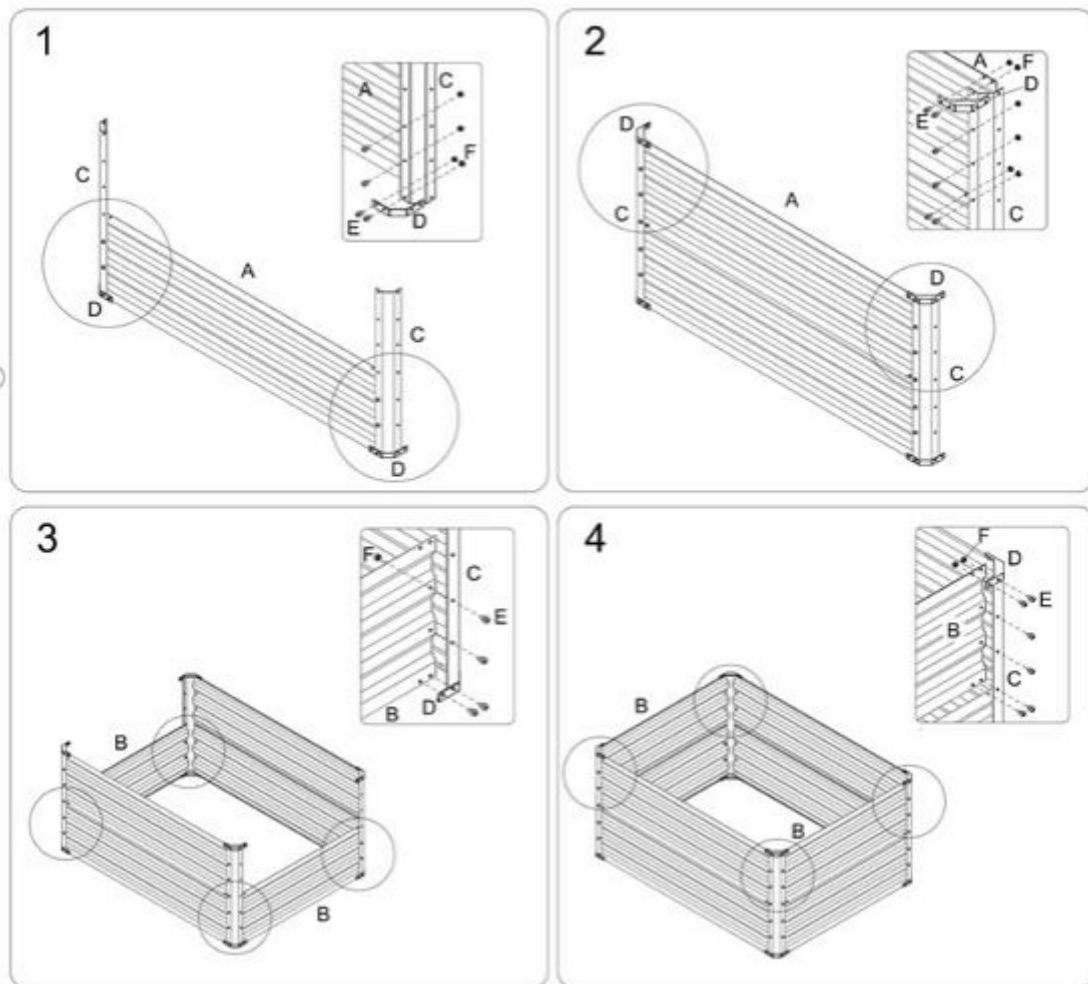

- Attach the walls with the corresponding mounting material, see illustration: