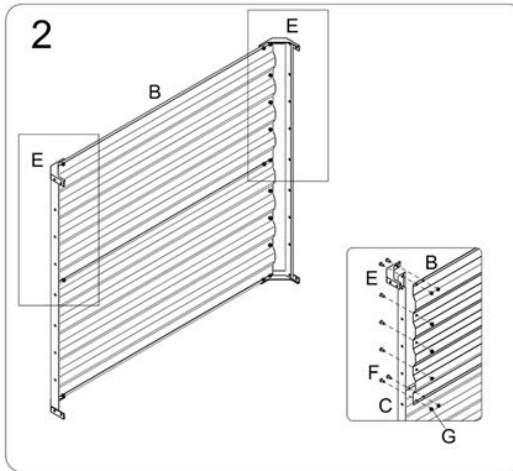

3 Assembly

- Attach the walls with the corresponding mounting material, see illustration:

Hinweis / Note / Remarque
DE: Wiederholen Sie die Schritte 1, 2, 3, 4.
EN: Repeat Step 1, 2, 3, 4.
FR: Répétez les étapes 1, 2, 3, 4.