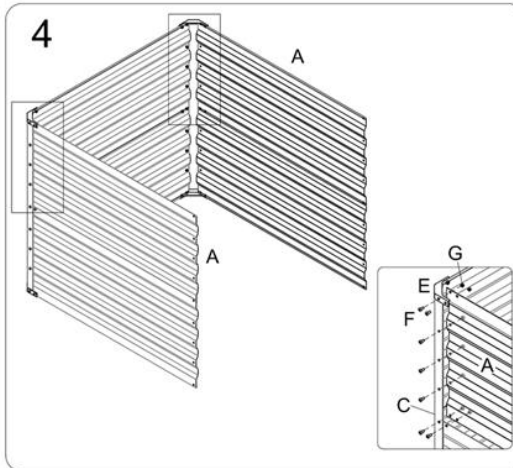

3 Assembly

- Attach the walls with the corresponding mounting material, see illustration:

Hinweis / Note / Remarque
DE: Wiederholen Sie die Schritte 1, 2, 3, 4.
EN: Repeat Step 1, 2, 3, 4.
FR: Répétez les étapes 1, 2, 3, 4.