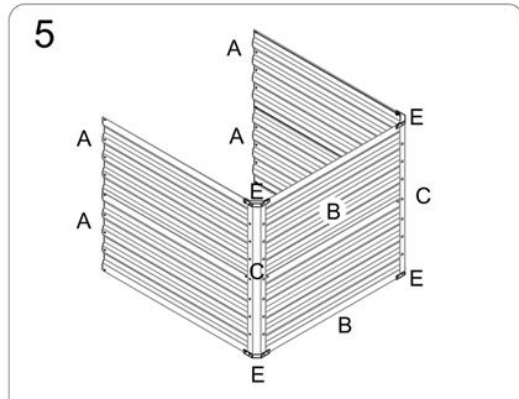

3 Assembly

- Attach the walls with the corresponding mounting material, see illustration:

Hinweis / Note / Remarque
DE: Wiederholen Sie die Schritte 1, 2, 3, 4.
EN: Repeat Step 1, 2, 3, 4.
FR: Répétez les étapes 1, 2, 3, 4.