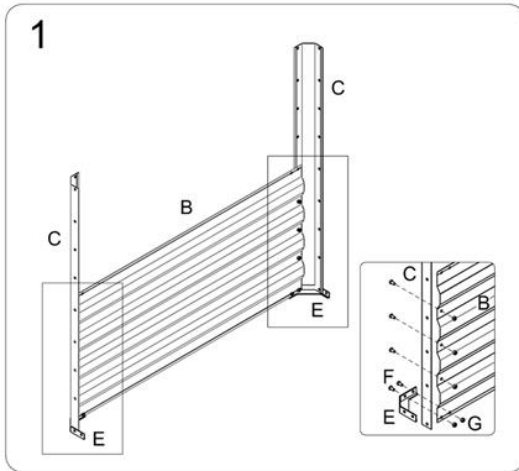

3 Assembly

- Attach the walls with the corresponding mounting material, see illustration:

Hinweis / Note / Remarque
DE: Wiederholen Sie die Schritte 1, 2, 3, 4.
EN: Repeat Step 1, 2, 3, 4.
FR: Répétez les étapes 1, 2, 3, 4.