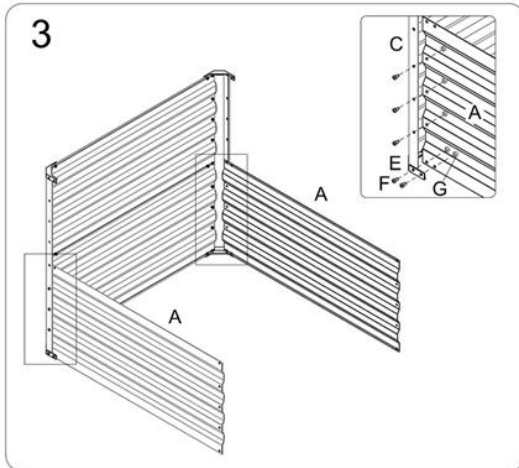

3 Assembly

- Attach the walls with the corresponding mounting material, see illustration:

Hinweis / Note / Remarque
DE: Wiederholen Sie die Schritte 1, 2, 3, 4.
EN: Repeat Step 1, 2, 3, 4.
FR: Répétez les étapes 1, 2, 3, 4.