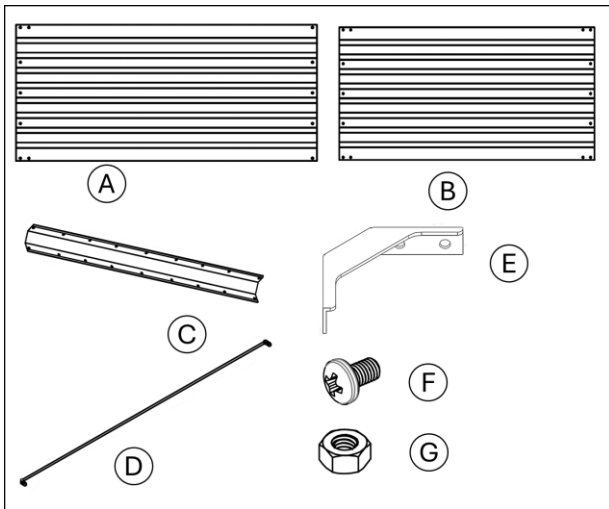

### 2.1 Scope of Delivery

No.	Designation	180X90X79cm	180X90X59cm
		240X90X79cm	
A	Long side panel	8x	8x
B	Short side panel	4x	4x
C	Corner	4x	4x
D	Support bar	5x	4x
E	Corner protector	8x	8x
F	Bolts	114x	94x
G	Nuts	114x	94x