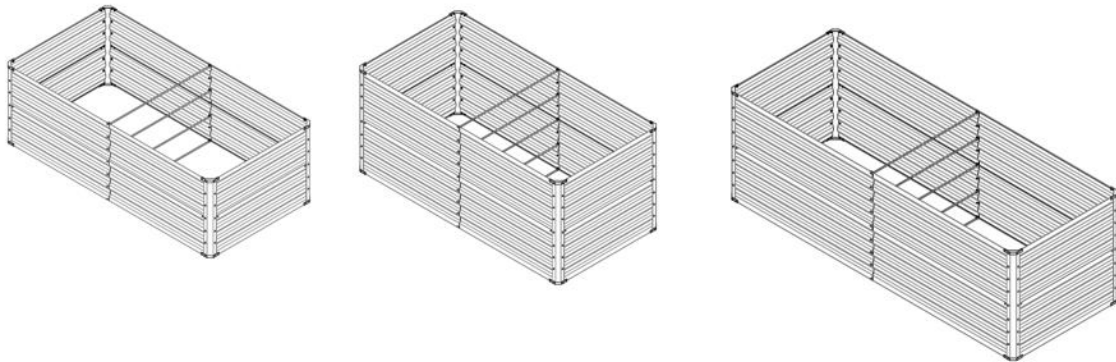

## Metal Raised Garden Bed

AR-HE-MHB5/MHB6/MHB7

Please follow all safety measures in this user manual to ensure safe use.

Thank you for your trust in AREBOS.

### 2.1 Scope of Delivery

No.	Designation	180X90X79cm	180X90X59cm
		240X90X79cm	
A	Long side panel	8x	8x
B	Short side panel	4x	4x
C	Corner	4x	4x
D	Support bar	5x	4x
E	Corner protector	8x	8x
F	Bolts	114x	94x
G	Nuts	114x	94x